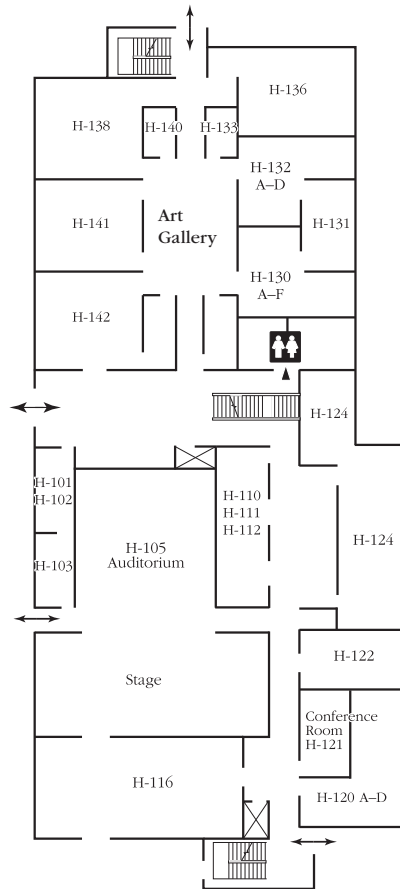

### Student Services Center First Floor

← **H Building**

→ **K Building**

## Map Legend

- ☒ Elevator
- ♿ Handicap Access Restrooms
- ▲ Handicap Access Water Fountains
- TDD Phones
- Disability Access Entry/Exit

## Map Legend

- ☒ Elevator
- ♿ Handicap Access Restrooms
- ▲ Handicap Access Water Fountains
- TDD Phones
- Disability Access Entry/Exit

**H Building First Floor**

**H Building Second Floor**

**H Building Third Floor**