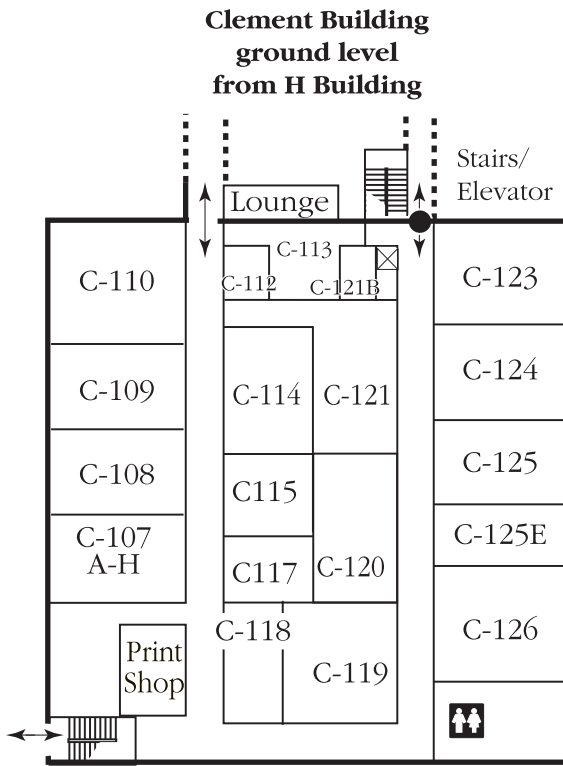

↑ *H Building
Back Parking Lot*

White Bridge Campus – C Building

Map Legend

- ☒ Elevator
- ♿ Handicap Access Restrooms
- ▲ Handicap Access Water Fountains
- TDD Phones
- Disability Access Entry/Exit