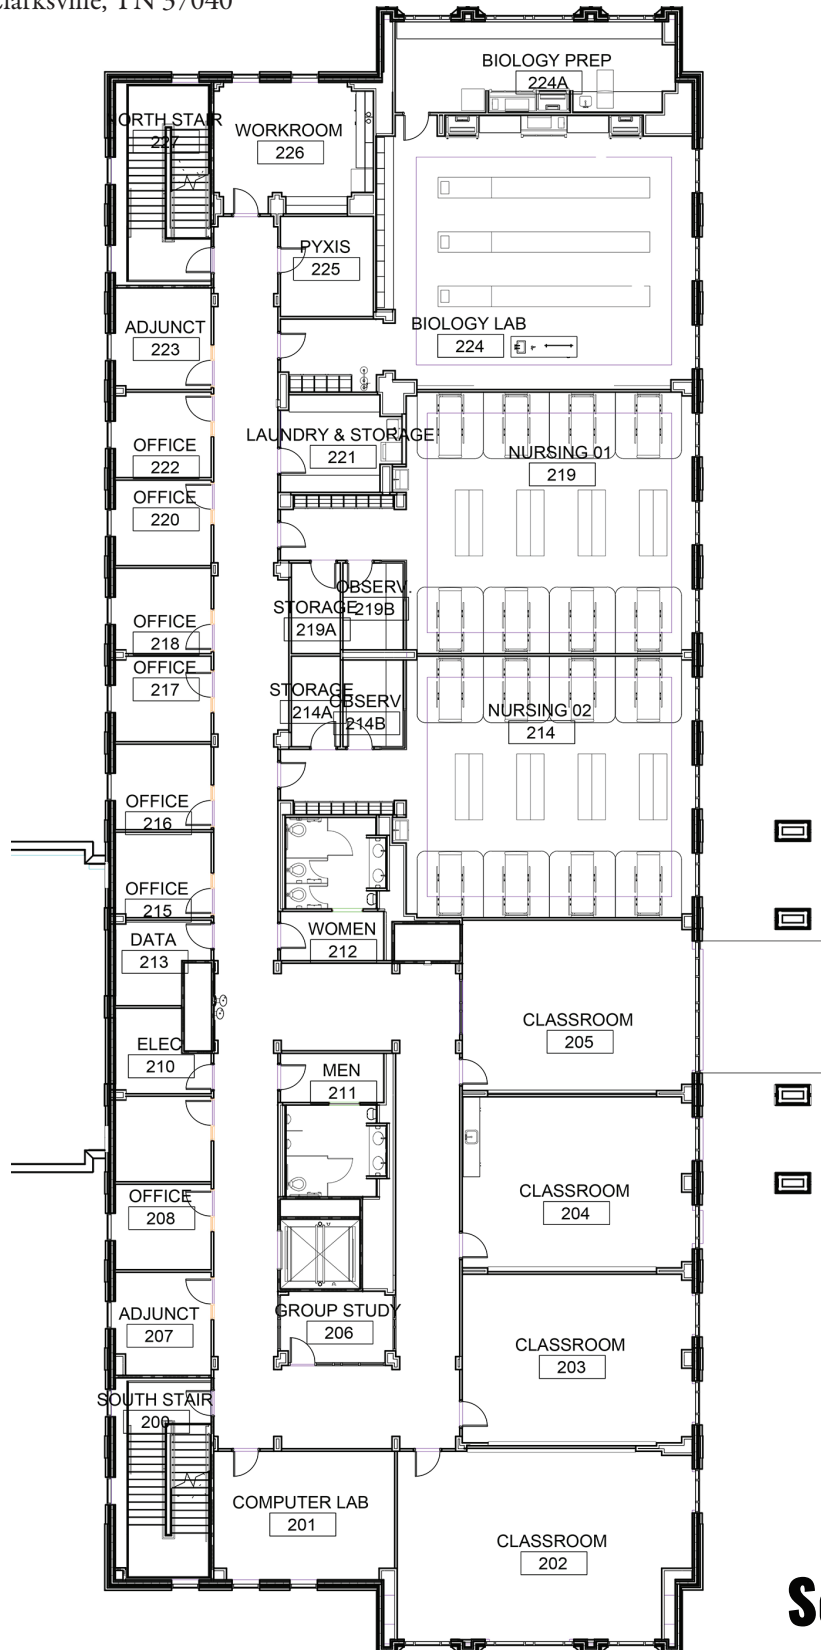

Nashville State Community College CLARKSVILLE CAMPUS

1760 Wilma Rudolph Blvd. | Clarksville, TN 37040

First Floor

Nashville State Community College CLARKSVILLE CAMPUS

1760 Wilma Rudolph Blvd. | Clarksville, TN 37040

Second Floor

Nashville State Community College CLARKSVILLE CAMPUS

1760 Wilma Rudolph Blvd. | Clarksville, TN 37040

Third Floor