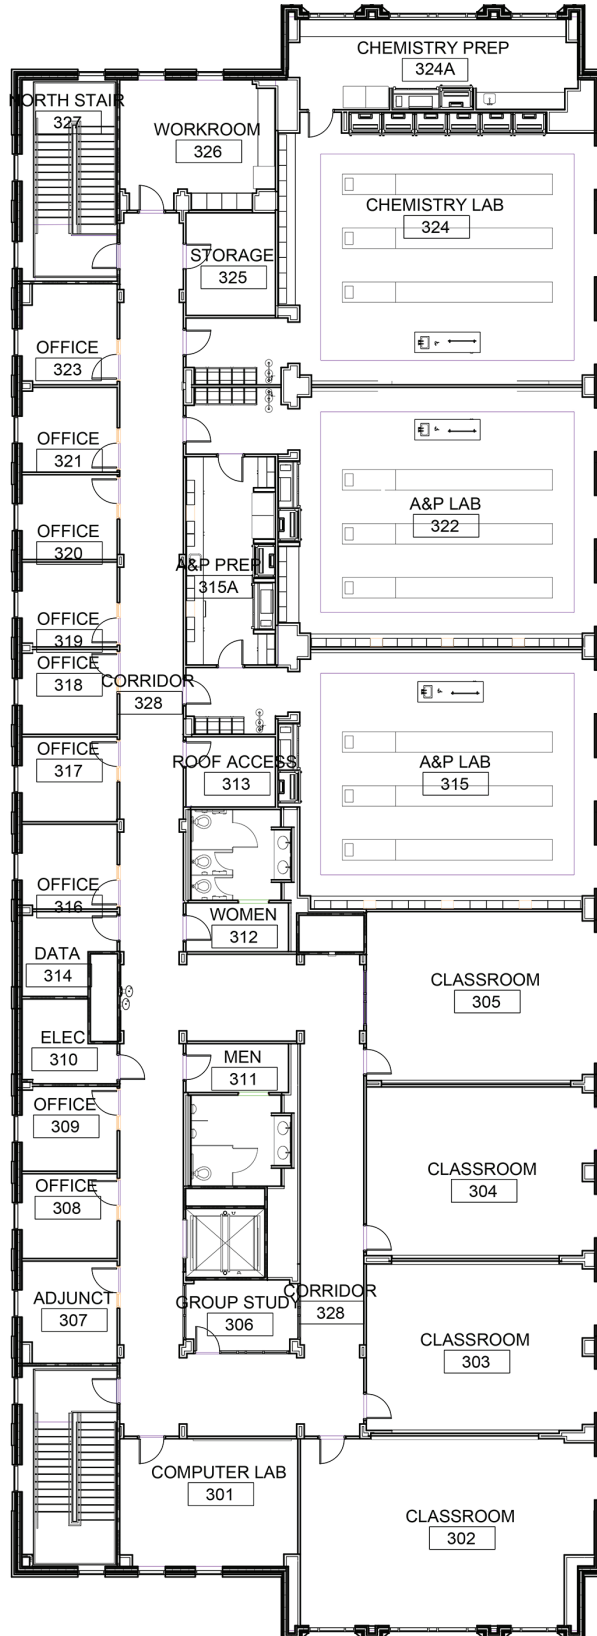

Nashville State Community College CLARKSVILLE CAMPUS

1760 Wilma Rudolph Blvd. | Clarksville, TN 37040

Third Floor