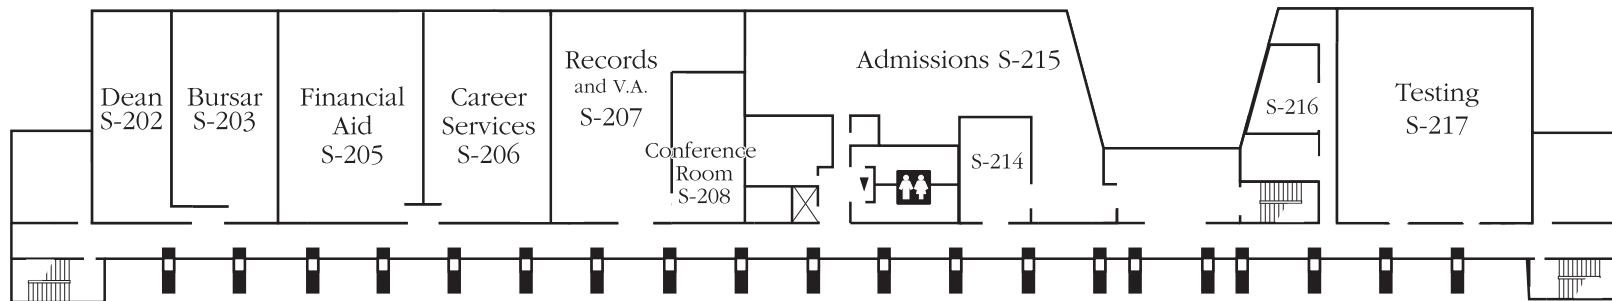

White Bridge Campus – S Building

Map Legend

- ☒ Elevator
- ♿ Handicap Access Restrooms
- ▲ Handicap Access Water Fountains
- TDD Phones
- Disability Access Entry/Exit

↑ **Back Parking Lot**

Student Services Center First Floor

← **H Building**

→ **K Building**

Student Services Center Second Floor

↓ **A Building**
↓ **White Bridge Road**

White Bridge Campus – A, W, D, E

Map Legend

- ☒ Elevator
- ♿ Handicap Access Restrooms
- ▲ Handicap Access Water Fountains
- TDD Phones
- Disability Access Entry/Exit