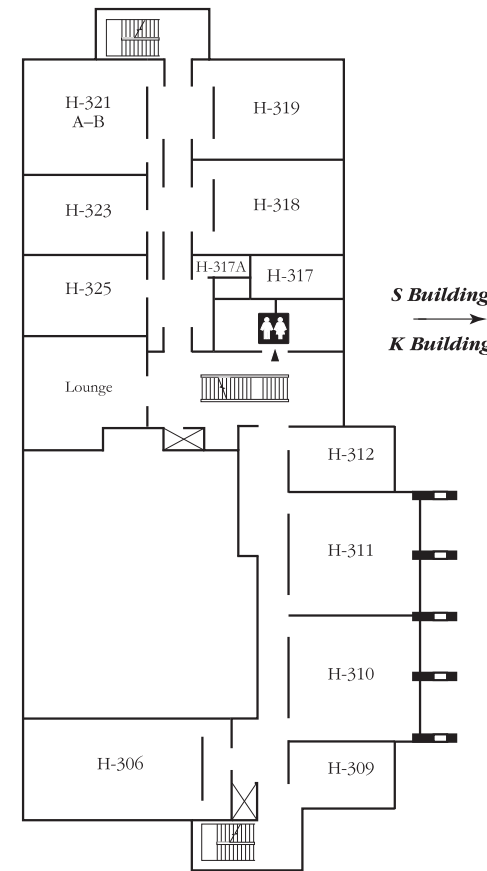

H Building Third Floor

↑ **Back Parking Lot**

S Building
→
K Building

↓ **C Building**
↓ **White Bridge Road**