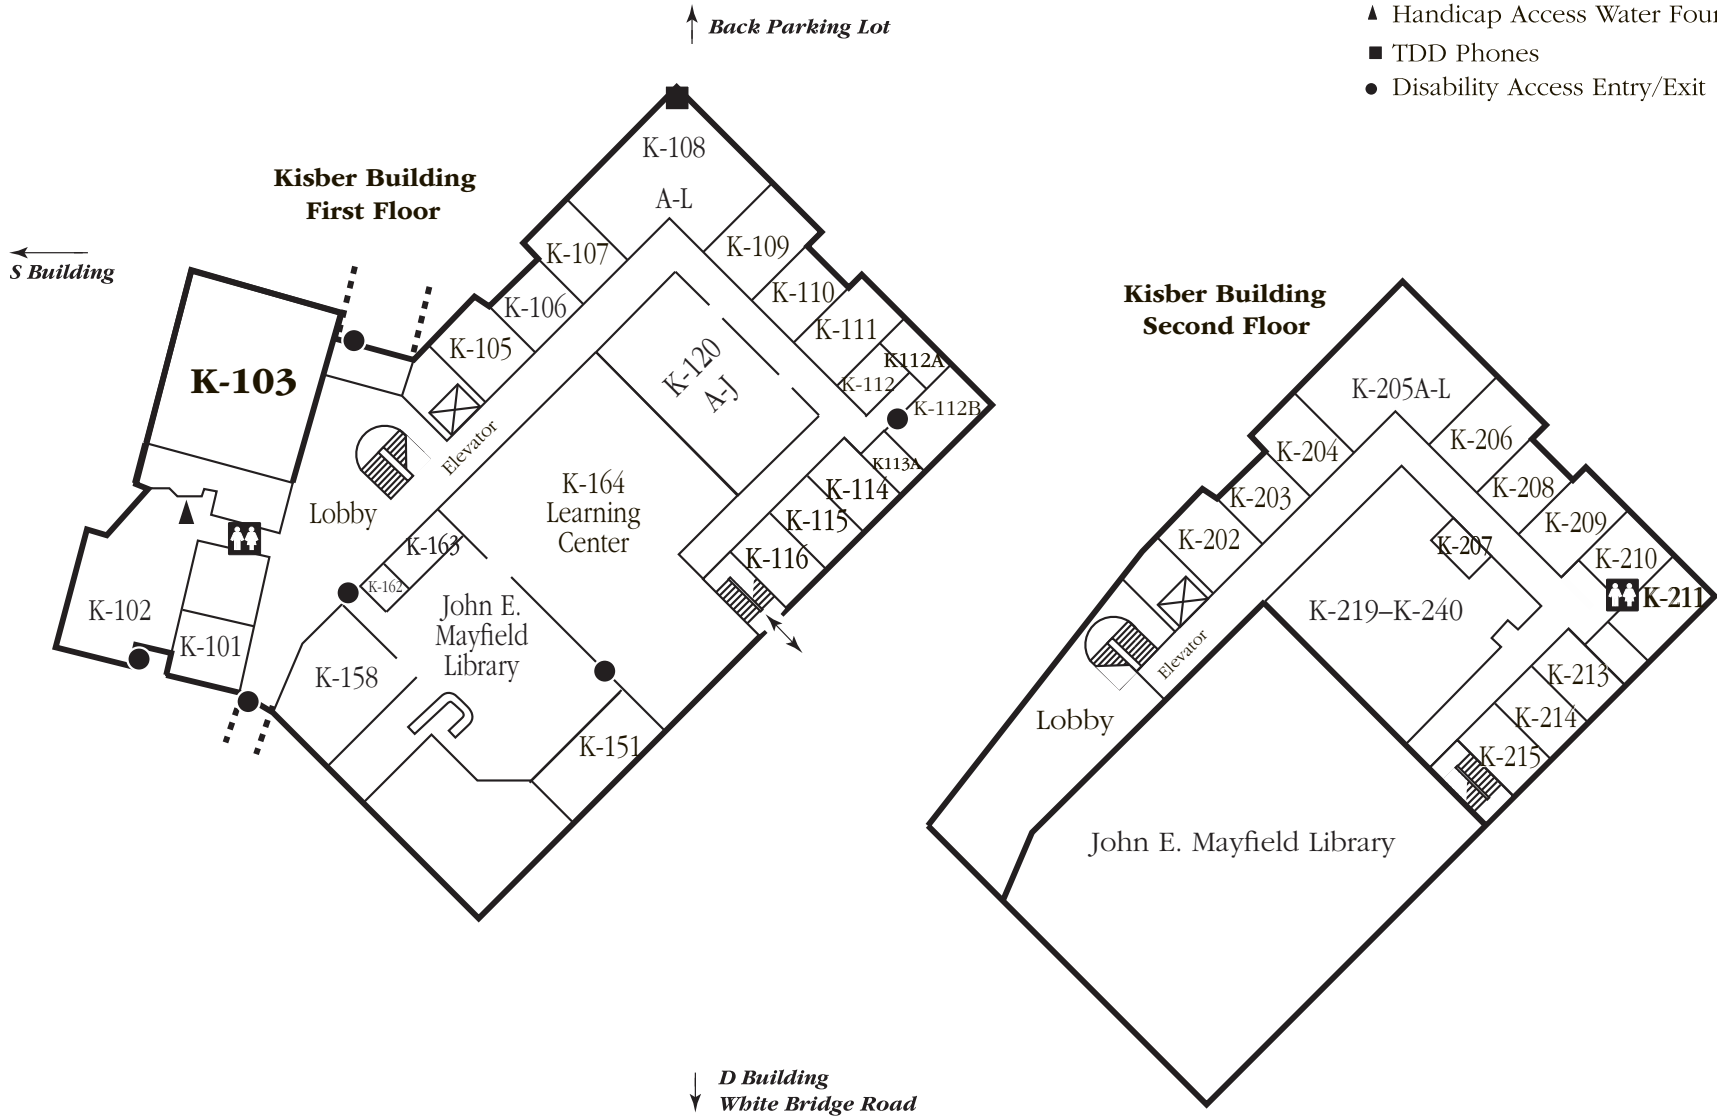

White Bridge Campus – S Building

Map Legend

- ☒ Elevator
- ♿ Handicap Access Restrooms
- ▲ Handicap Access Water Fountains
- TDD Phones
- Disability Access Entry/Exit

↑ **Back Parking Lot**

Student Services Center First Floor

White Bridge Campus – H Building

Map Legend

- ☒ Elevator
- ♿ Handicap Access Restrooms
- ▲ Handicap Access Water Fountains
- TDD Phones
- Disability Access Entry/Exit

H Building First Floor

H Building Second Floor

H Building Third Floor

↑ **Back Parking Lot**

S Building
→
K Building

↓ **C Building**
↓ **White Bridge Road**

White Bridge Campus – K Building

Map Legend

- ☒ Elevator
- ♿ Handicap Access Restrooms
- ▲ Handicap Access Water Fountains
- TDD Phones
- Disability Access Entry/Exit

↑ *H Building
Back Parking Lot*

White Bridge Campus – C Building

Map Legend

- ☒ Elevator
- ♿ Handicap Access Restrooms
- ▲ Handicap Access Water Fountains
- TDD Phones
- Disability Access Entry/Exit

↓ *White Bridge Road*