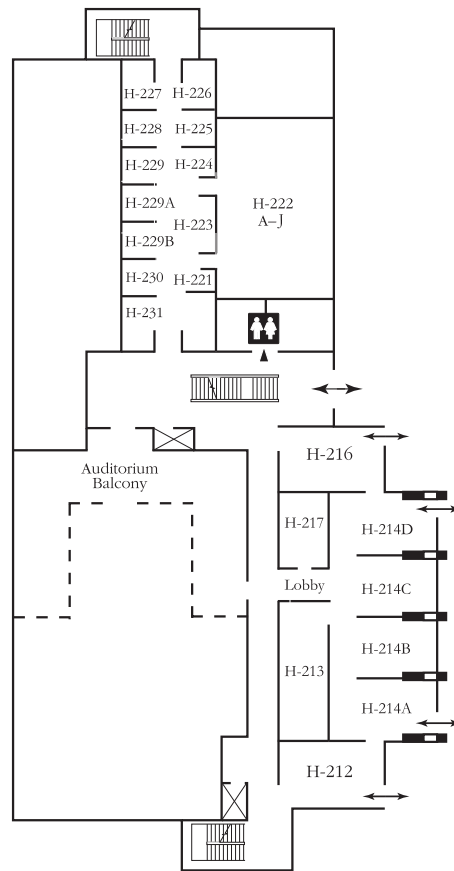

← **H Building**

→ **K Building**

Student Services Center Second Floor

↓ **A Building**
↓ **White Bridge Road**

White Bridge Campus – A, W, D, E

Map Legend

- ☒ Elevator
- ♿ Handicap Access Restrooms
- ▲ Handicap Access Water Fountains
- TDD Phones
- Disability Access Entry/Exit

White Bridge Campus – H Building

Map Legend

- ☒ Elevator
- ♿ Handicap Access Restrooms
- ▲ Handicap Access Water Fountains
- TDD Phones
- Disability Access Entry/Exit

H Building First Floor

H Building Second Floor

H Building Third Floor

↑ **Back Parking Lot**

S Building
→
K Building

↓ **C Building**
↓ **White Bridge Road**

White Bridge Campus – K Building

Map Legend

- ☒ Elevator
- ♿ Handicap Access Restrooms
- ▲ Handicap Access Water Fountains
- TDD Phones
- Disability Access Entry/Exit