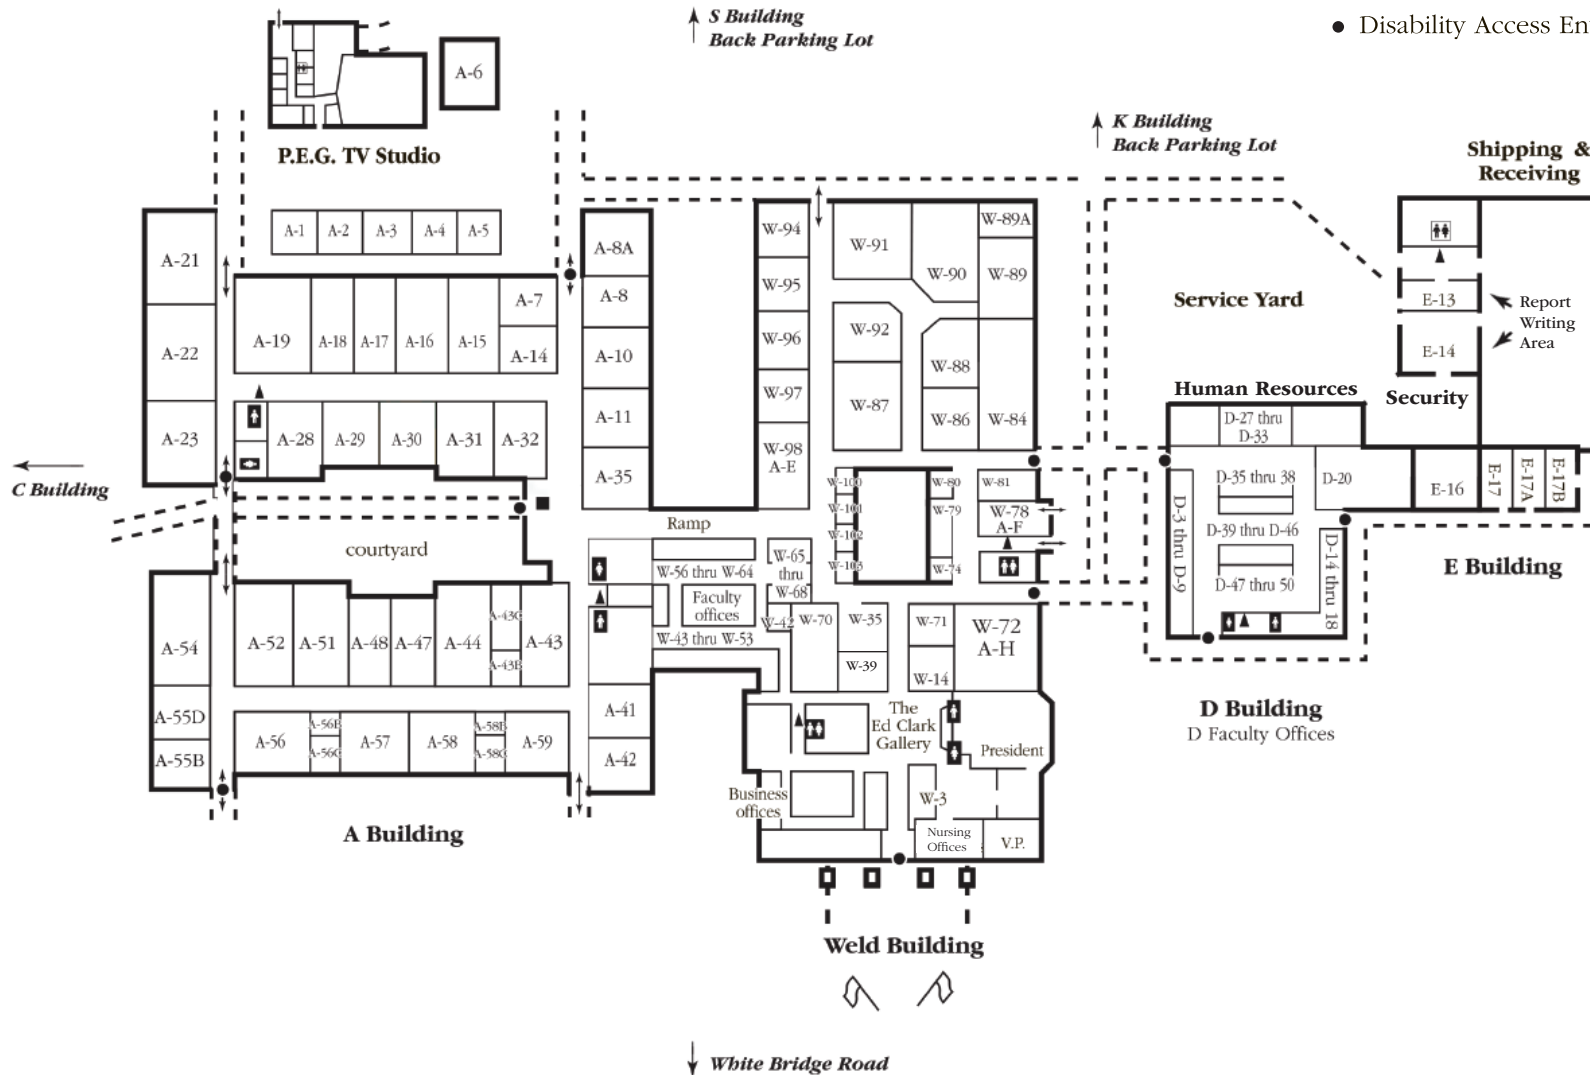

White Bridge Campus – S Building

Map Legend

- ☒ Elevator
- ♿ Handicap Access Restrooms
- ▲ Handicap Access Water Fountains
- TDD Phones
- Disability Access Entry/Exit

↑ **Back Parking Lot**

Student Services Center First Floor

← **H Building**

→ **K Building**

Student Services Center Second Floor

↓ **A Building**
↓ **White Bridge Road**

White Bridge Campus – A, W, D, E

Map Legend

- ☒ Elevator
- ♿ Handicap Access Restrooms
- ▲ Handicap Access Water Fountains
- TDD Phones
- Disability Access Entry/Exit

White Bridge Campus – H Building

Map Legend

- ☒ Elevator
- ♿ Handicap Access Restrooms
- ▲ Handicap Access Water Fountains
- TDD Phones
- Disability Access Entry/Exit

H Building First Floor

H Building Second Floor