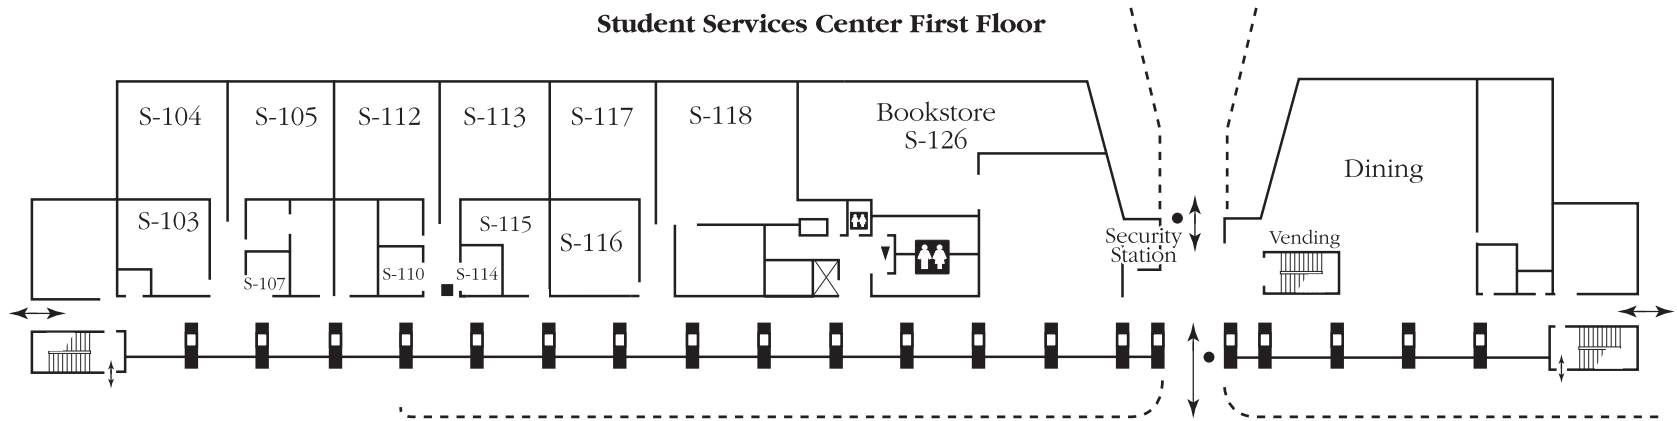

White Bridge Campus – S Building

Map Legend

- ☒ Elevator
- ♿ Handicap Access Restrooms
- ▲ Handicap Access Water Fountains
- TDD Phones
- Disability Access Entry/Exit

↑ **Back Parking Lot**

Student Services Center First Floor

← **H Building**

→ **K Building**

Student Services Center Second Floor

↓ **A Building**
↓ **White Bridge Road**

White Bridge Campus – A, W, D, E

Map Legend

- ☒ Elevator
- ♿ Handicap Access Restrooms
- ▲ Handicap Access Water Fountains
- TDD Phones
- Disability Access Entry/Exit

White Bridge Campus – H Building

Map Legend

- ☒ Elevator
- ♿ Handicap Access Restrooms
- ▲ Handicap Access Water Fountains
- TDD Phones
- Disability Access Entry/Exit

H Building First Floor

H Building Second Floor