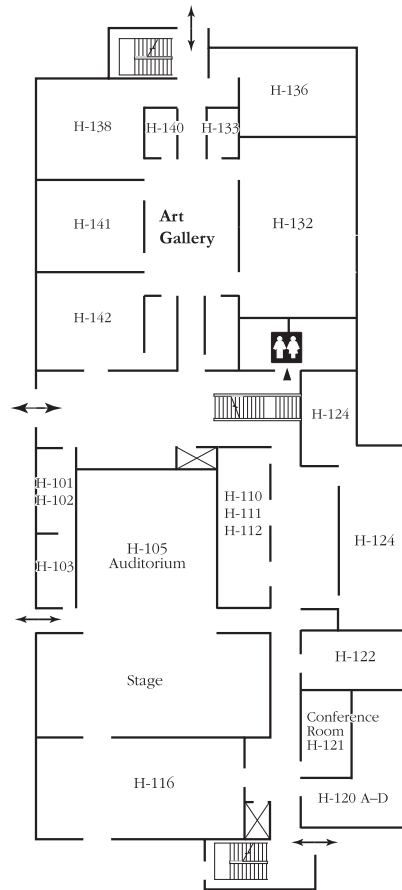

White Bridge Campus – S Building

Map Legend

- ☒ Elevator
- ♿ Handicap Access Restrooms
- ▲ Handicap Access Water Fountains
- TDD Phones
- Disability Access Entry/Exit

↑ **Back Parking Lot**

Student Services Center First Floor

← **H Building**

→ **K Building**

Student Services Center Second Floor

↓ **A Building**
↓ **White Bridge Road**

White Bridge Campus – A, W, D, E

Map Legend

- ☒ Elevator
- ♿ Handicap Access Restrooms
- ▲ Handicap Access Water Fountains
- TDD Phones
- Disability Access Entry/Exit

White Bridge Campus – H Building

Map Legend

- ☒ Elevator
- ♿ Handicap Access Restrooms
- ▲ Handicap Access Water Fountains
- TDD Phones
- Disability Access Entry/Exit

H Building First Floor

H Building Second Floor

H Building Third Floor

↑ **Back Parking Lot**

S Building
→
K Building

↓ **C Building**
↓ **White Bridge Road**

White Bridge Campus – K Building

Map Legend

- ☒ Elevator
- ♿ Handicap Access Restrooms
- ▲ Handicap Access Water Fountains
- TDD Phones
- Disability Access Entry/Exit