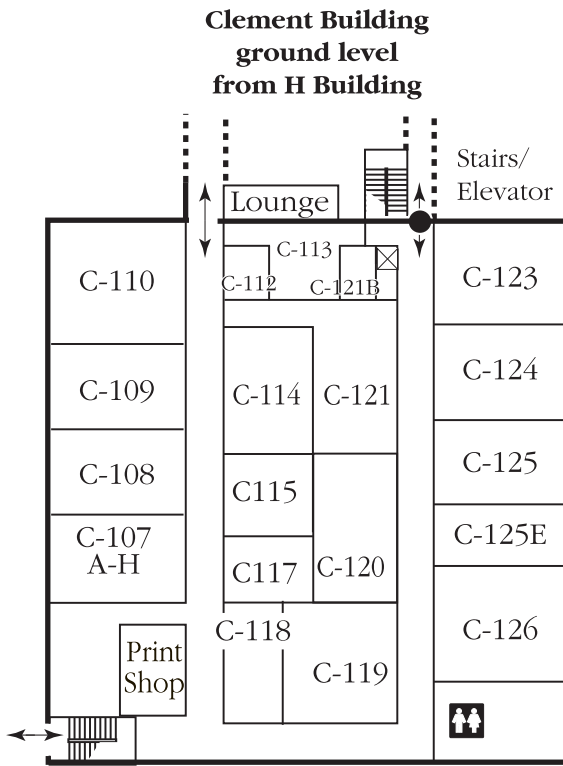

↑ *H Building
Back Parking Lot*

White Bridge Campus – C Building

Map Legend

- ☒ Elevator
- ♿ Handicap Access Restrooms
- ▲ Handicap Access Water Fountains
- TDD Phones
- Disability Access Entry/Exit